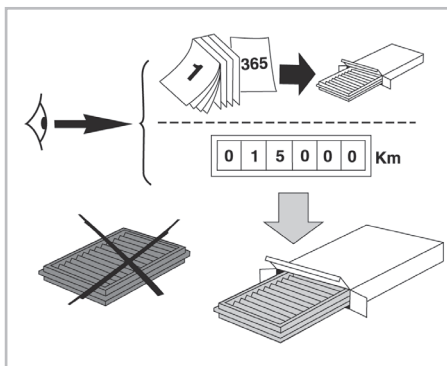

COMFORT

particle filter

FOR LANCIA LYBRA (09/99 >)

698687

FH213

PA

WANT TO KNOW MORE?

www.valeo-techassist.com