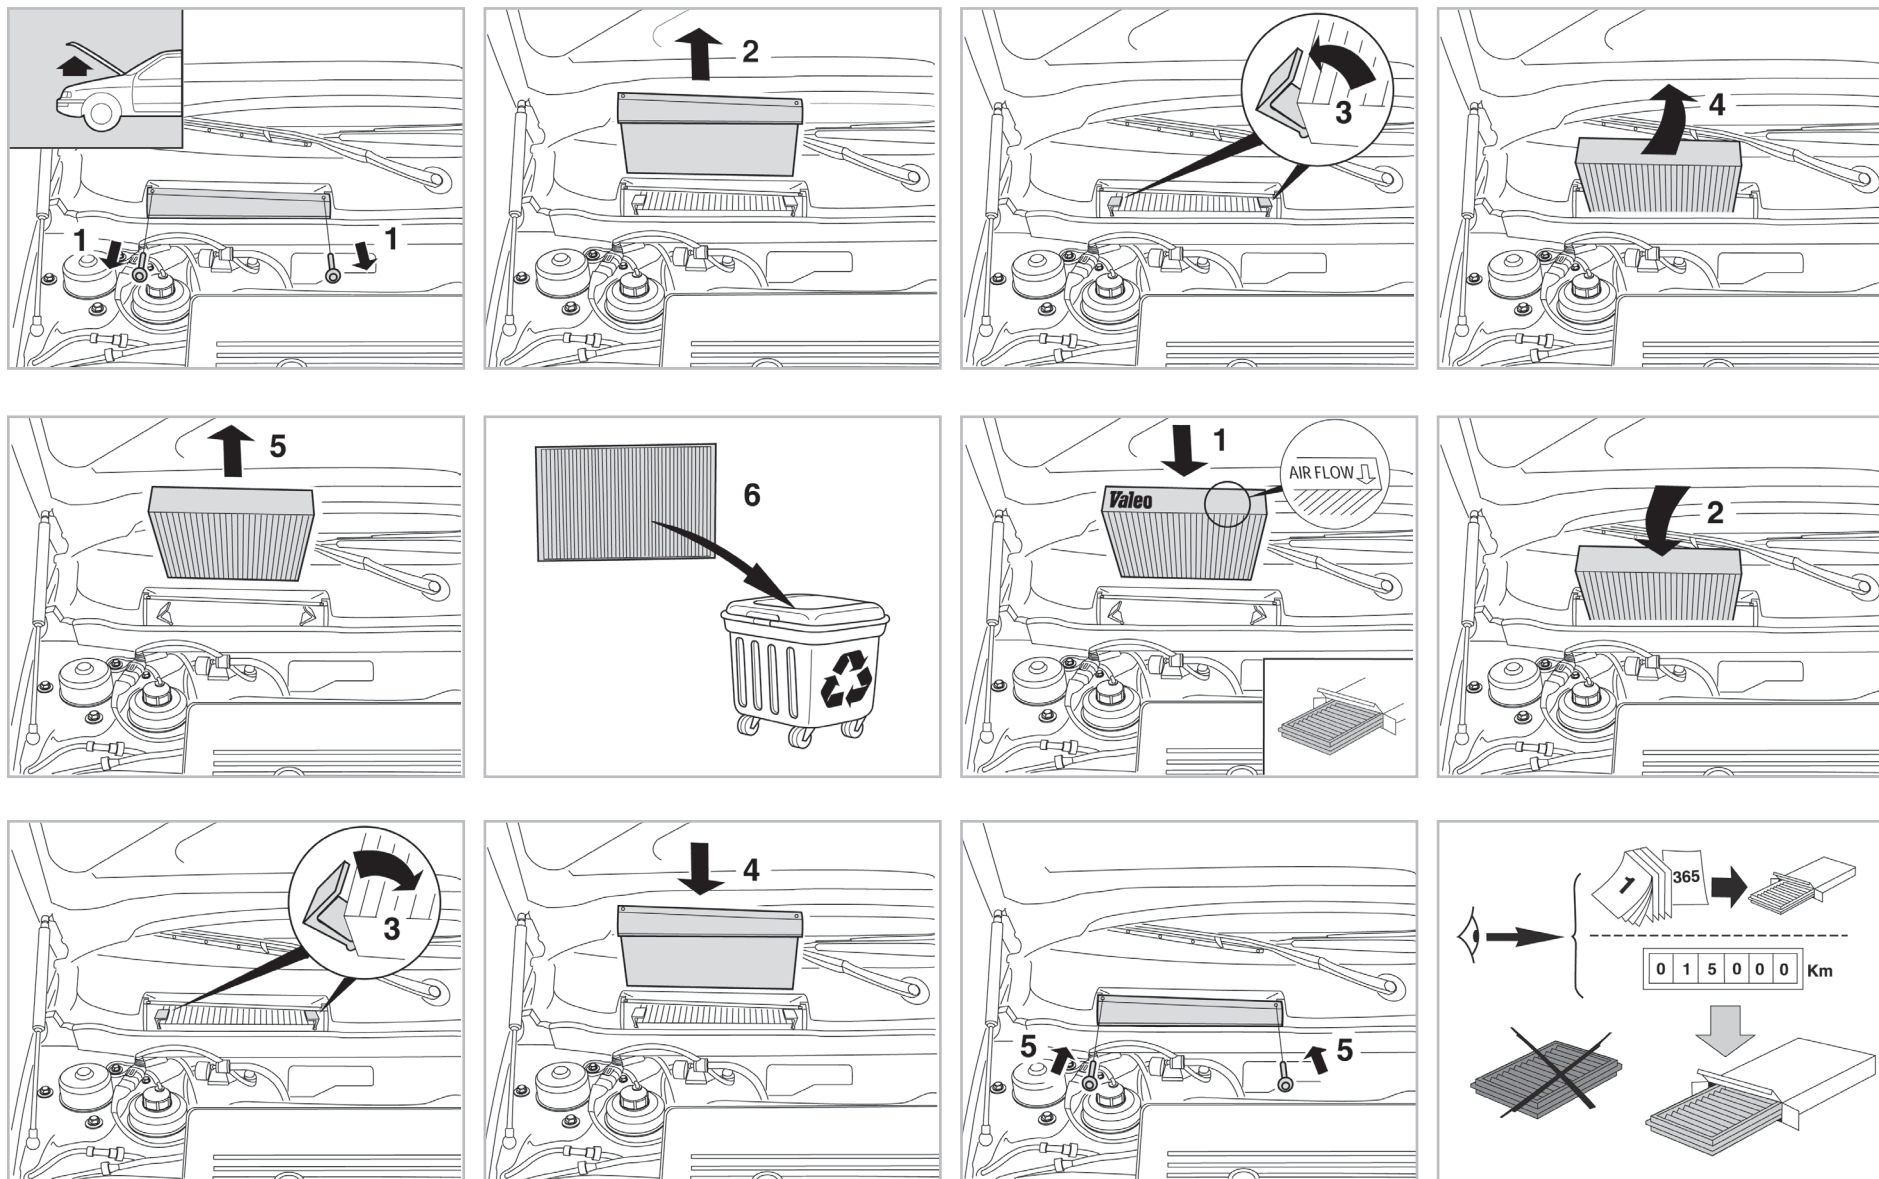

COMFORT

particle filter

FOR LANCIA LYBRA (09/99 >)

698687

FH213

PA

WANT TO KNOW MORE?

www.valeo-techassist.com